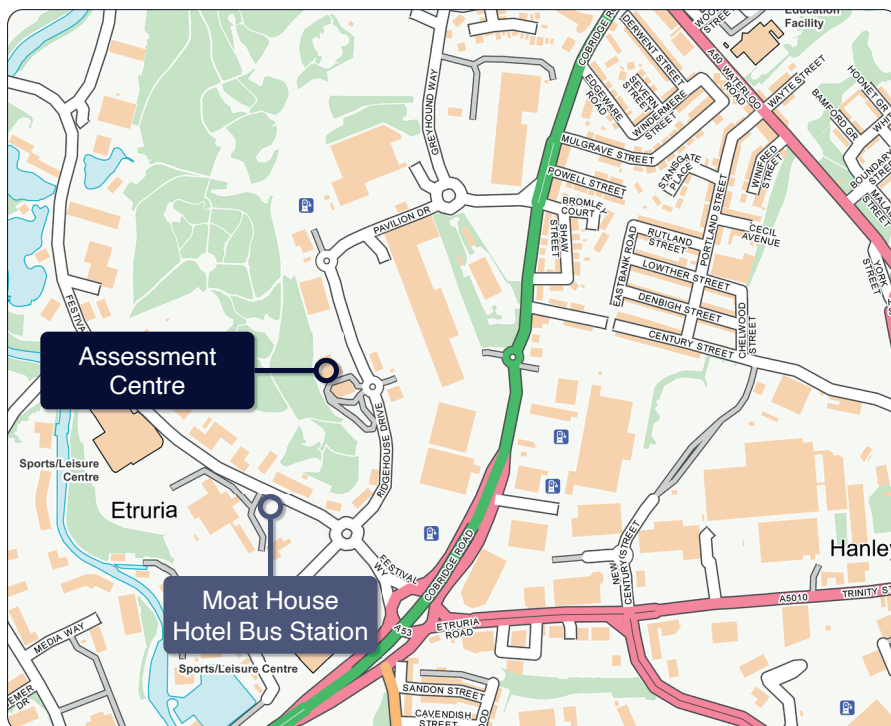

Stoke-on-Trent Assessment Centre

Sourced from emapsite. Contains OS data © Crown copyright and database right (2025).