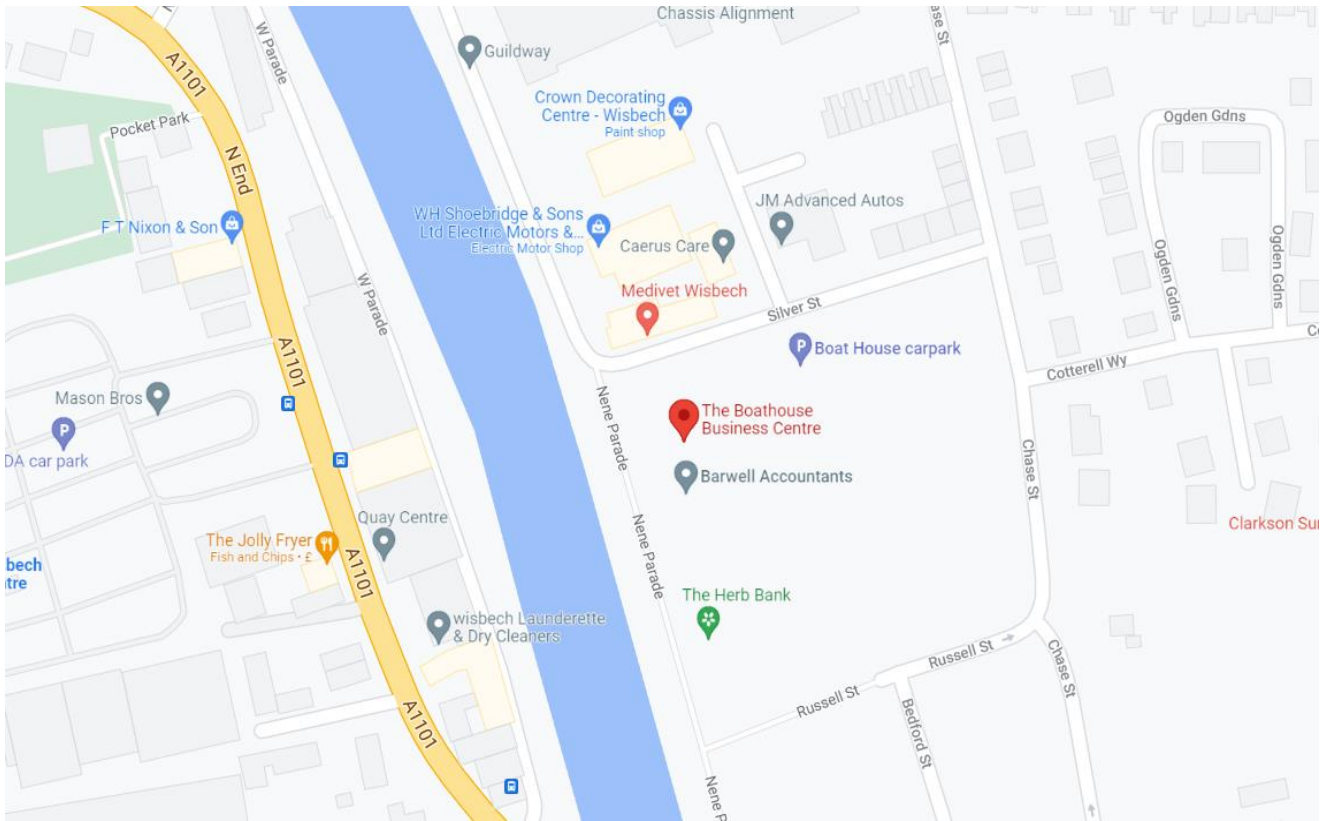

Your PIP assessment is at Wisbech

Address

The Boat House
Business Centre,
1 Harbour Square,
Nene Parade,
Wisbech,
PE13 3BH

[Get directions](#)

Map and additional info on the next page

Opening hours

Monday to Friday
09:00 to 17:00

Important: the directions provided are a guide only, please check your route before travelling

By car

The assessment centre is just outside of Wisbech town centre.

Head to the B198 and turn onto De Havilland Road at the traffic lights.

Turn left onto Cotterell Way, right onto Chase Street and then left onto Silver Street. The Boat House car park is on the left. When looking at the Boat House from the car park, follow the signs for reception round to the left of the building.

By bus

The nearest bus stop is Asda bus stop along A1011. This is served by buses 49, 50, 51 and 390.

By train

The nearest train station is March, which is 10 miles from the assessment centre.

Your PIP assessment is at Wisbech