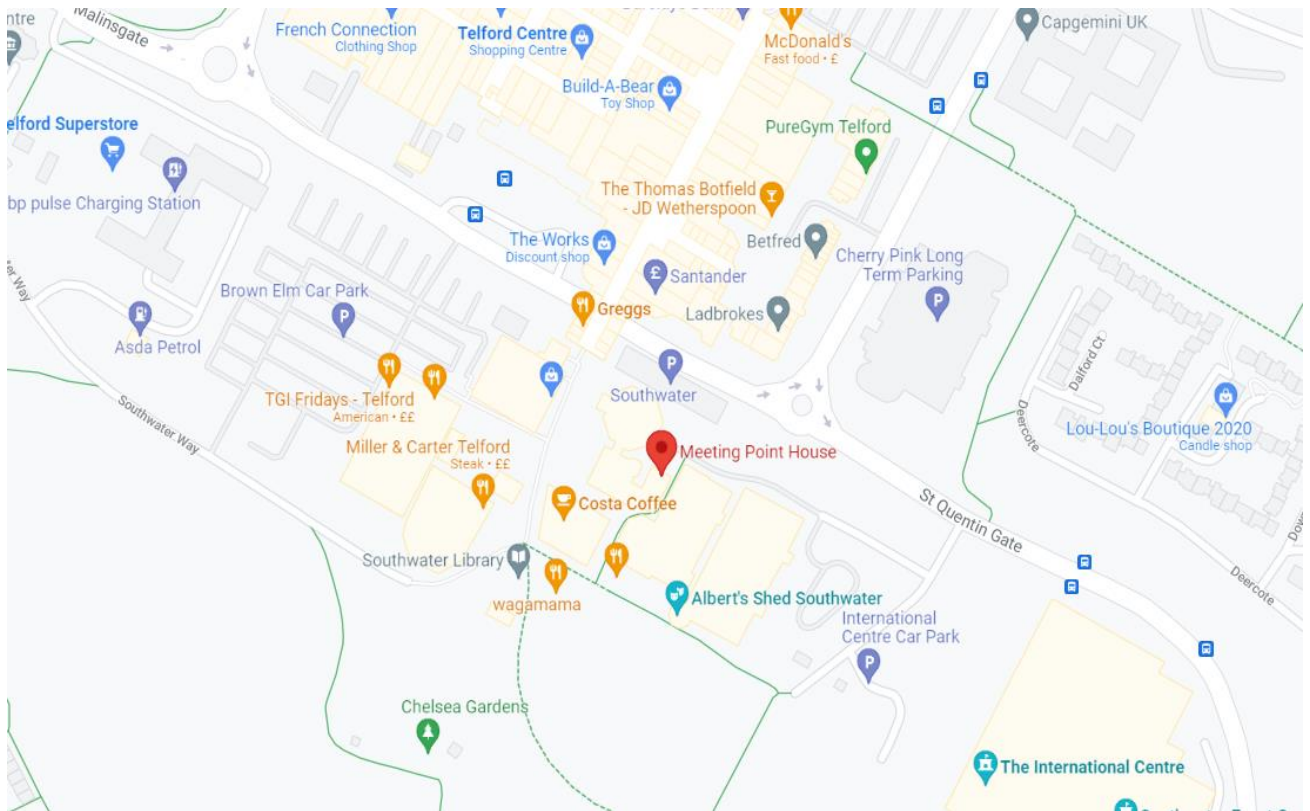

By bus

The assessment centre is serviced by bus routes 2, 3, 5, 31, FD, X20 and X20A. There is a bus stop at Carrs Lane, stop MS7 which is 0.1 miles from the centre.

You can also take buses 6, 6A, and 37 to the main bus station which is a 10 minute walk or short taxi ride away.

Your PIP assessment is at Meeting Point House, Telford

Map data ©2022 Google

Parking

Town centre parking is on the left and the centre is located next to Telford Town Park. Meeting Point Place is in the middle of a shopping centre, adjacent to Telford Town Park. It is about 100ft from Wilkinson's. The building has 'Meeting Point Place' written down the side of the building in large letters.