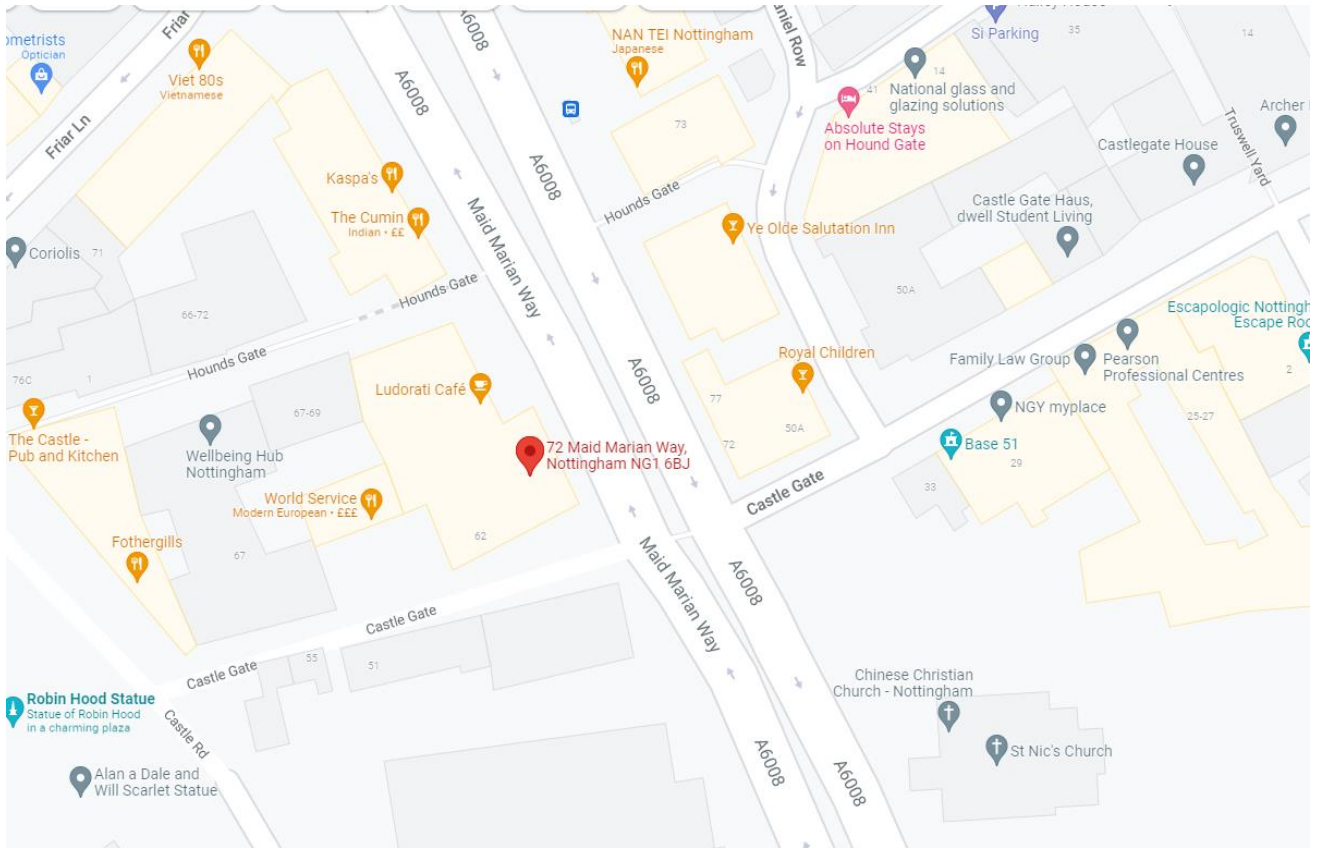

Important: the directions provided are a guide only, please check your route before travelling

By car

The assessment centre is located in the city centre on Maid Marian Way (A6008), which can be accessed via Derby Road or Castle Boulevard.

Please note that the centre is located within a one-way system.

The centre is directly opposite Ye Old Salutation Inn (pub) and two doors from the Kaspas Dessert Restaurant.

By bus

The assessment centre is serviced by bus routes 77, 78 and 79 (Turquoise line) 50, N34 and 34 (Orange line) the Nottingham Light Centre 1, 3, 4, N4, 48 and 49 (Navy line).

By train

The nearest train station is Nottingham Train Station, located less than 1 mile from the assessment centre.

Taxis are available outside of the train station and take around 5 minutes to reach Castle Heights.

Your PIP assessment is at Castle Heights, Nottingham

Map data ©2022 Google

Parking

The closest car park is St James Street Car Park, which is a few minutes' walk away. The post code to use is NG1 6EY.

There is no designated drop off area immediately outside of the assessment centre, however visitors can be dropped off at Friar Lane approximately 500ft from the from the building.