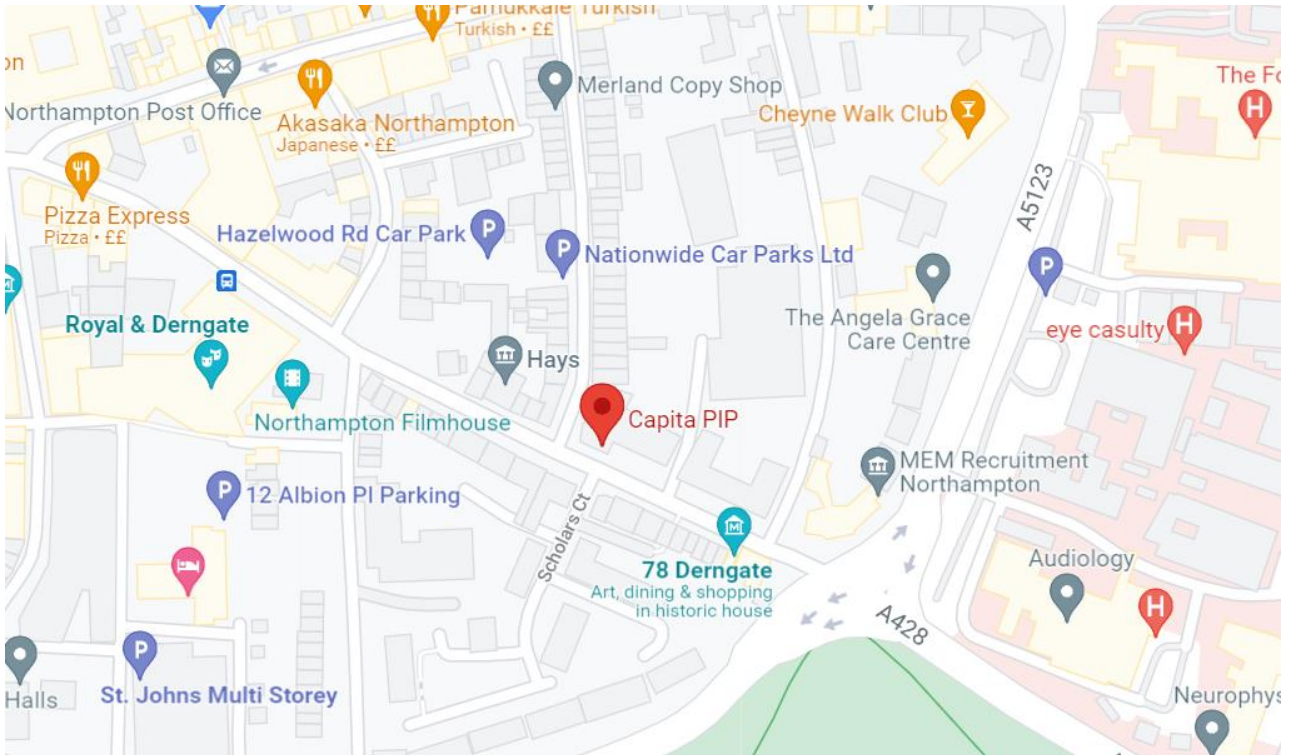

Your PIP assessment is at Charles House, Northampton

Map data ©2022 Google

Parking

There is on street Council pay and display parking available outside the centre. Check the pay and display sign for Blue Badge exemptions.

Please note, the private CCTV controlled car park at the back of the Charles House building must not be used. If you use this, you will receive a parking fine.

The next closest pay and display car park is at Albion Place (NN1 1UD) and this is approximately 0.5 miles (10 minute walk) from the centre.

When you arrive

Remember to bring two forms of ID with you.

To enter the building there is an intercom system. Press the call button labelled Capita at the entrance to the building and wait for a response.

Once you are inside the building, turn immediately left and Capita's reception is next to the main entrance. To enter Capita's reception, press the internal intercom and wait for the receptionist to open the automatic doors.

Useful info

There are ramps and lifts available and the centre has accessible toilets.