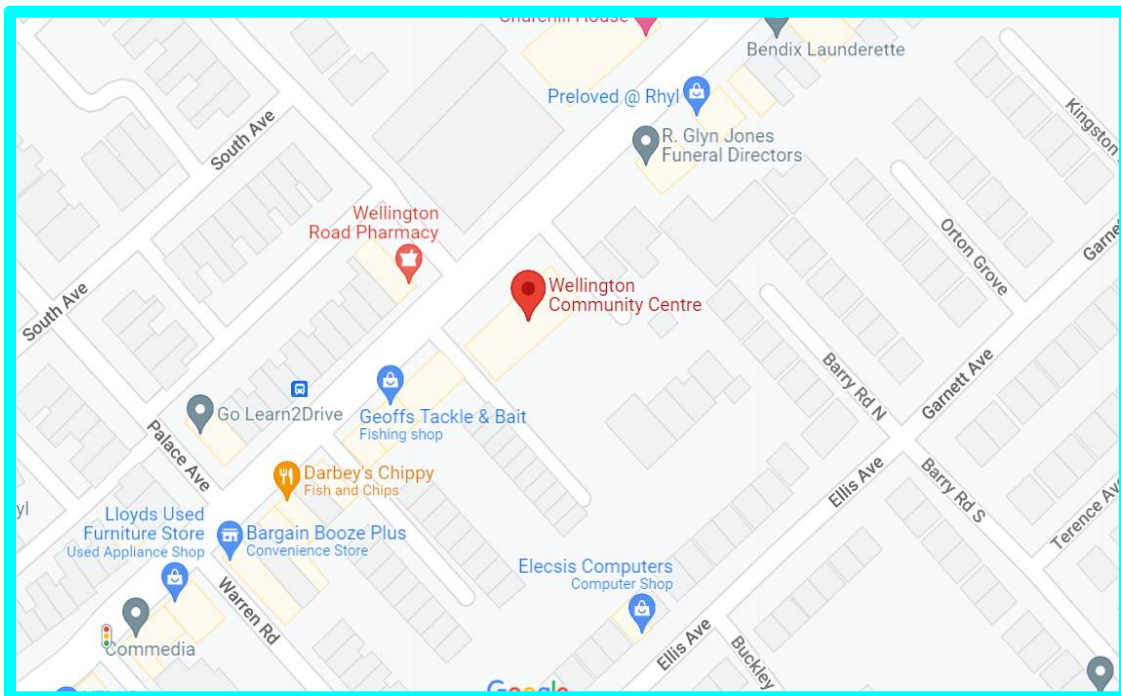

Your PIP assessment is at Wellington Community Centre, Rhyl

Address

Capita PIP, Ffordd Las
Community Centre, 20
Ffordd Las, Rhyl
LL18 2EB

Opening hours

Monday to Friday
09:00 to 17:00

Map and additional info on the next pages

Important: the directions provided are a guide only, please check your route before travelling

By bus

Rhyl circular buses 83 and 85. Bus stop located directly outside the community centre on Ffordd Las, another bus stop on Marsh road a few minutes walk.

By train

It's an 11-minute walk from the Train Station. Exit the train station and turn towards Kinmel Street. Follow the road around onto Vale Road Bridge.

Continue down past Morrisons on Marsh Road. Walk along here until you reach a large grass area. Turn on Ffordd Las and the centre will be on the right.

Your PIP assessment is at Wellington Community Centre, Rhyl

By car

You can get to the assessment centre in Rhyl via the A55 or the B4501 if coming from outside of Rhyl. Then you can follow the A525 down ffordd Derwen and onto Fford Las.