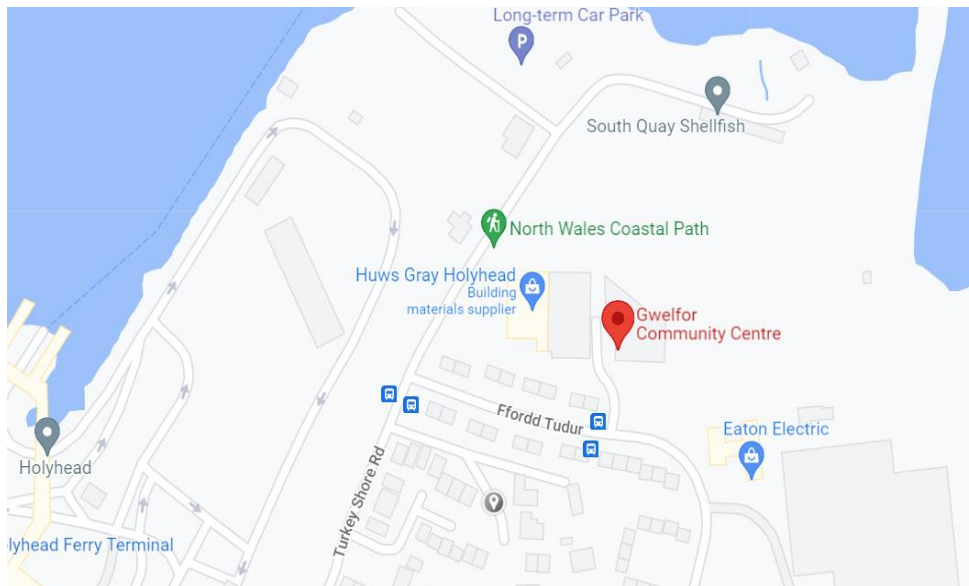

Important: the directions provided are a guide only, please check your route before travelling

By car

Follow the A55 across Anglesey to Holyhead. On entering Holyhead, follow the signs for the Port. At the roundabout near the entrance to the Port, turn right and then immediately left onto Turkey Shore Road.

Follow this road for about a quarter of a mile then turn right into Ffordd Tudur (4th turning on the right). Follow this road and take the first turning left into the Gwelfor Car Park.

Parking

Parking is available onsite close to the door. Taxis can drop you off just outside the building.

Map data ©2022 Google

By train

The closest train station is Holyhead which is a 15-minute walk to the Community Centre. Exit the station and walk towards London Road. Turn left and walk along London Road, turn left again onto the A55 opposite Lidl. Continue down the A55 until you get to a roundabout.

Turn right next to The Edinburgh Castle and cross onto Turkey Shore Road, follow this road all the way along and turn right down Ffordd Tudor. Go down this road and the Community Centre is on your left.