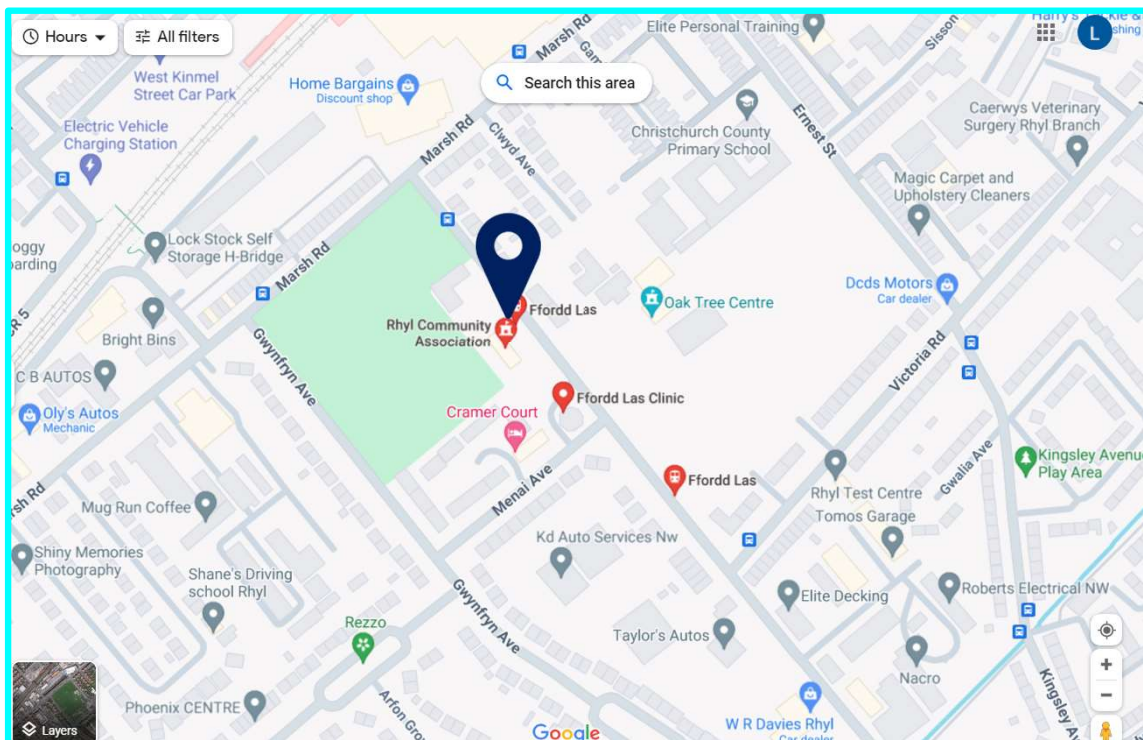

Your PIP assessment is at Ffordd Las Community Centre, Rhyl

Capita PIP, Ffordd

Address

Las Community
Centre, 20 Ffordd
Las, Rhyl
LL18 2EB

Opening hours Monday to Friday
09:00 to 17:00

**Important: the directions provided are a guide only, please
check your route before travelling**