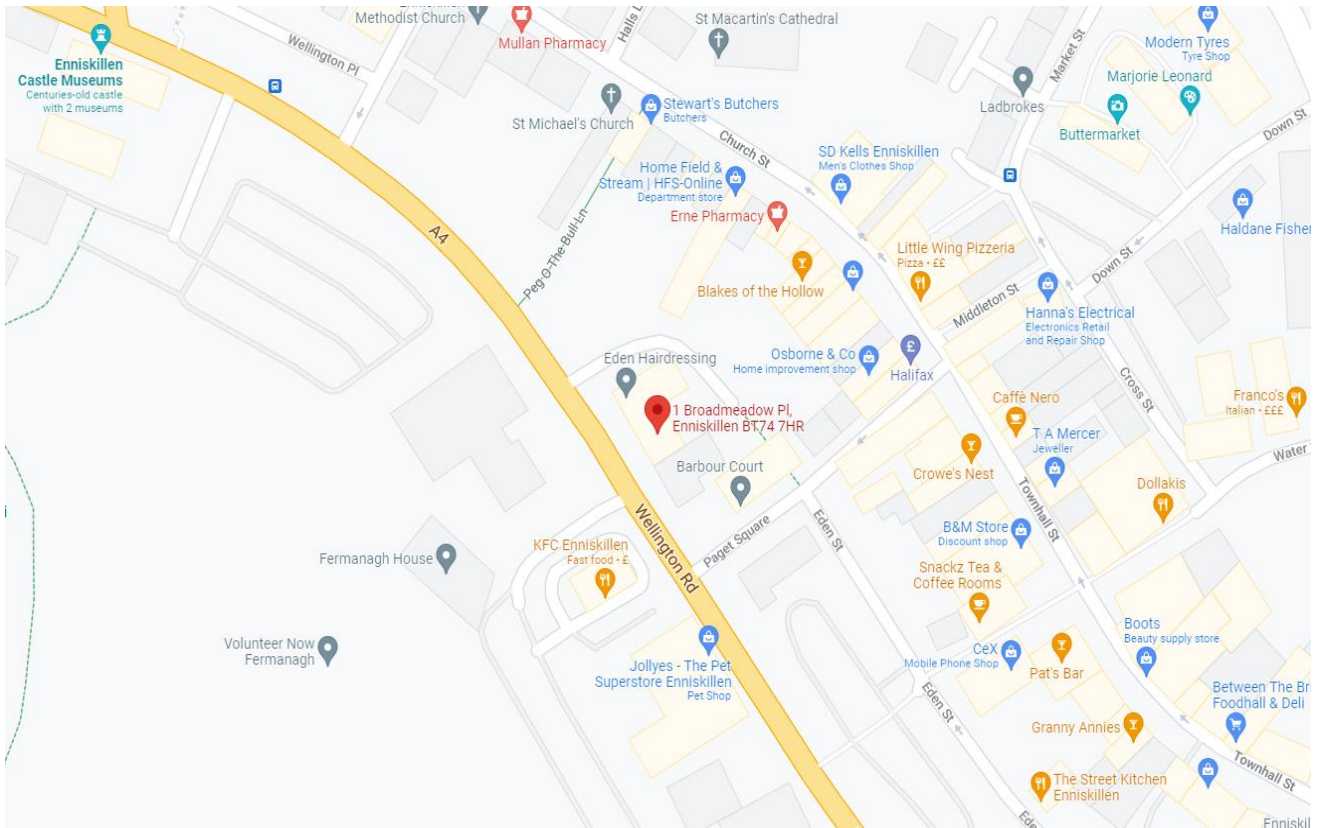

Your PIP consultation is at 1 Broadmeadow Place, Enniskillen

Map data ©2022 Google

Parking

There is on-street pay and display parking near to the centre and there is also a free car park across the road.

There are disabled parking spaces near the main entrance. Taxis and drivers can drop passengers off directly outside.

When you arrive

Remember to bring two forms of ID with you.

The reception is on the ground floor, which is wheelchair accessible.

Please let reception know when you have arrived.

Useful info

The consultation rooms are all wheelchair accessible. There are also accessible toilets.