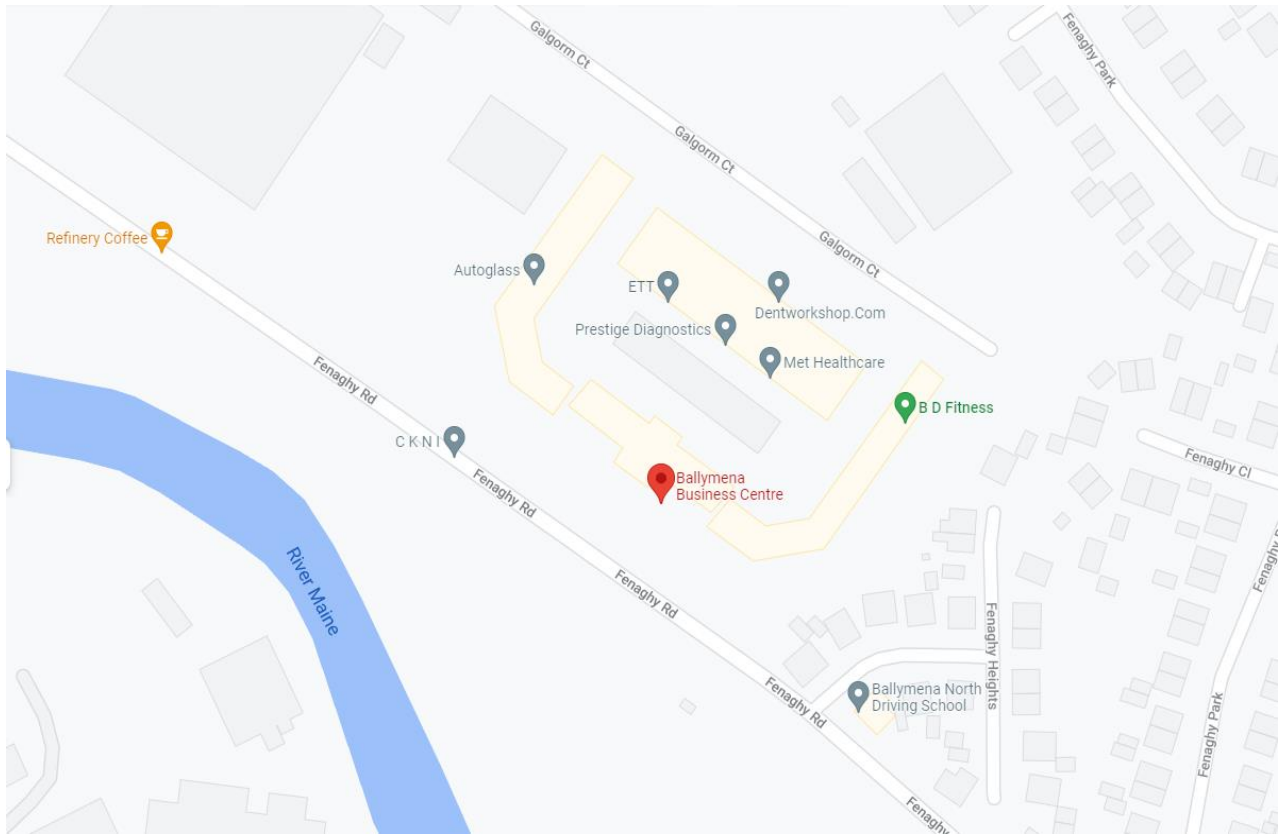

Your PIP consultation is at Ballymena Business Centre, Ballymena

Map data ©2022 Google

Parking

A free car park is available outside the consultation centre (BT42 1FL) which is less than 50 feet away.

There are a couple of disabled parking spaces nearby the main entrance.

Taxis and drivers can drop passengers off directly outside.

When you arrive

Remember to bring two forms of ID with you.

You will enter the consultation through two sets of double doors at entrance. These are not automatic doors.

Please report to the main reception and let the Receptionist know that you have arrived for an appointment.

Useful info

The main entrance and all consultation rooms are wheelchair accessible and on the ground floor.

There is an accessible toilet available.