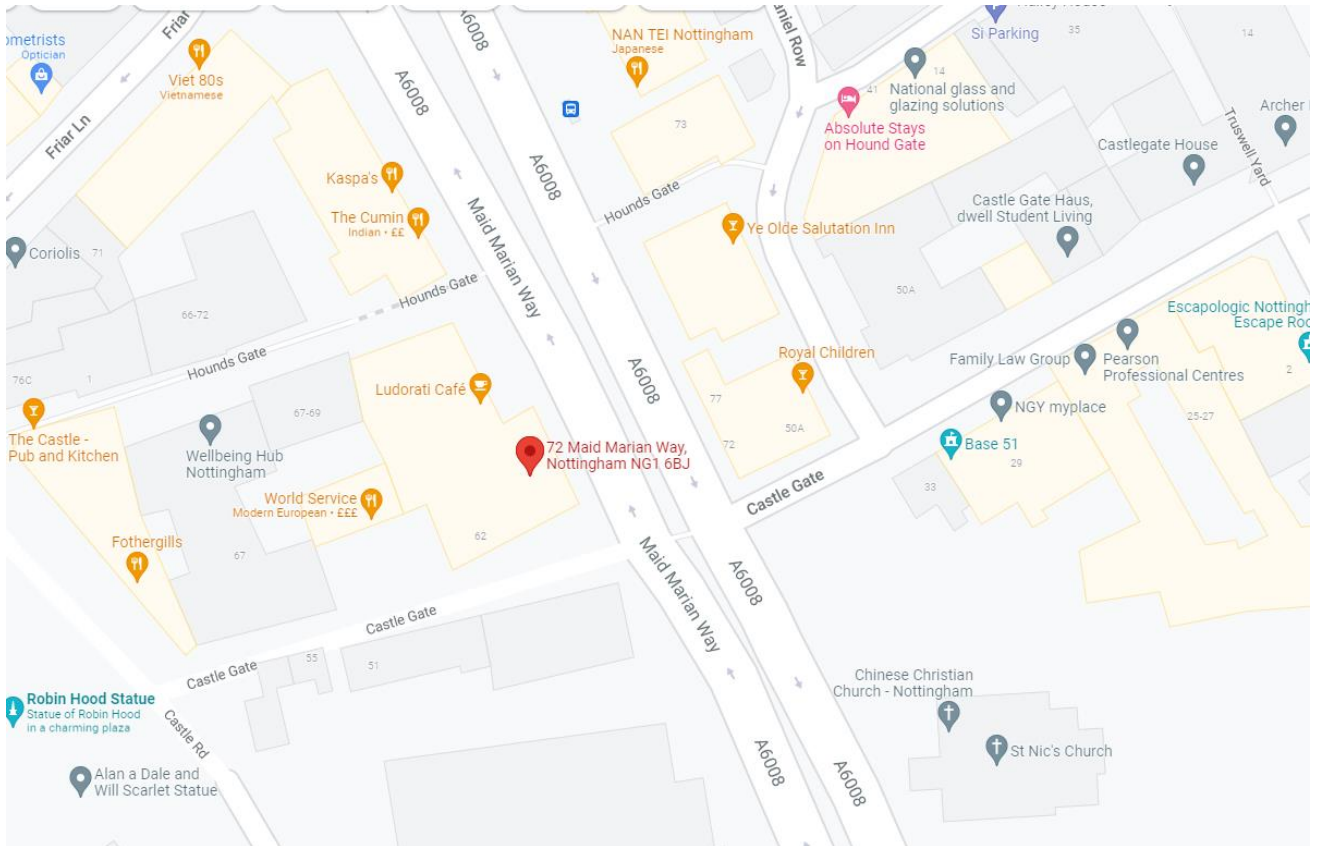

Important: the directions provided are a guide only, please check your route before travelling

By car

The assessment centre is located in the city centre on Maid Marian Way (A6008), which can be accessed via Derby Road or Castle Boulevard.

Please note that the centre is located within a one-way system.

The centre is directly opposite Ye Old Salutation Inn (pub) and two doors from the Kaspas Dessert Restaurant.

By bus

The assessment centre is serviced by Nottingham City Transport bus routes 1,3,3A,4,18,48,48X (M5 bus stop at Maid Marian Way which is approximately a 5 minute walk from this venue NG1 6GE).

By train

The nearest train station is Nottingham Train Station, located less than 1 mile from the assessment centre.

Taxis are available outside of the train station and take around 5 minutes to reach Castle Heights.

Your PIP assessment is at Castle Heights, Nottingham

Map data ©2022 Google

Parking

The closest car park is St James Street Car Park, which is a few minutes' walk away. The post code to use is NG1 6EY.

There is no designated drop off area immediately outside of the assessment centre, however visitors can be dropped off at Friar Lane approximately 500ft from the building.